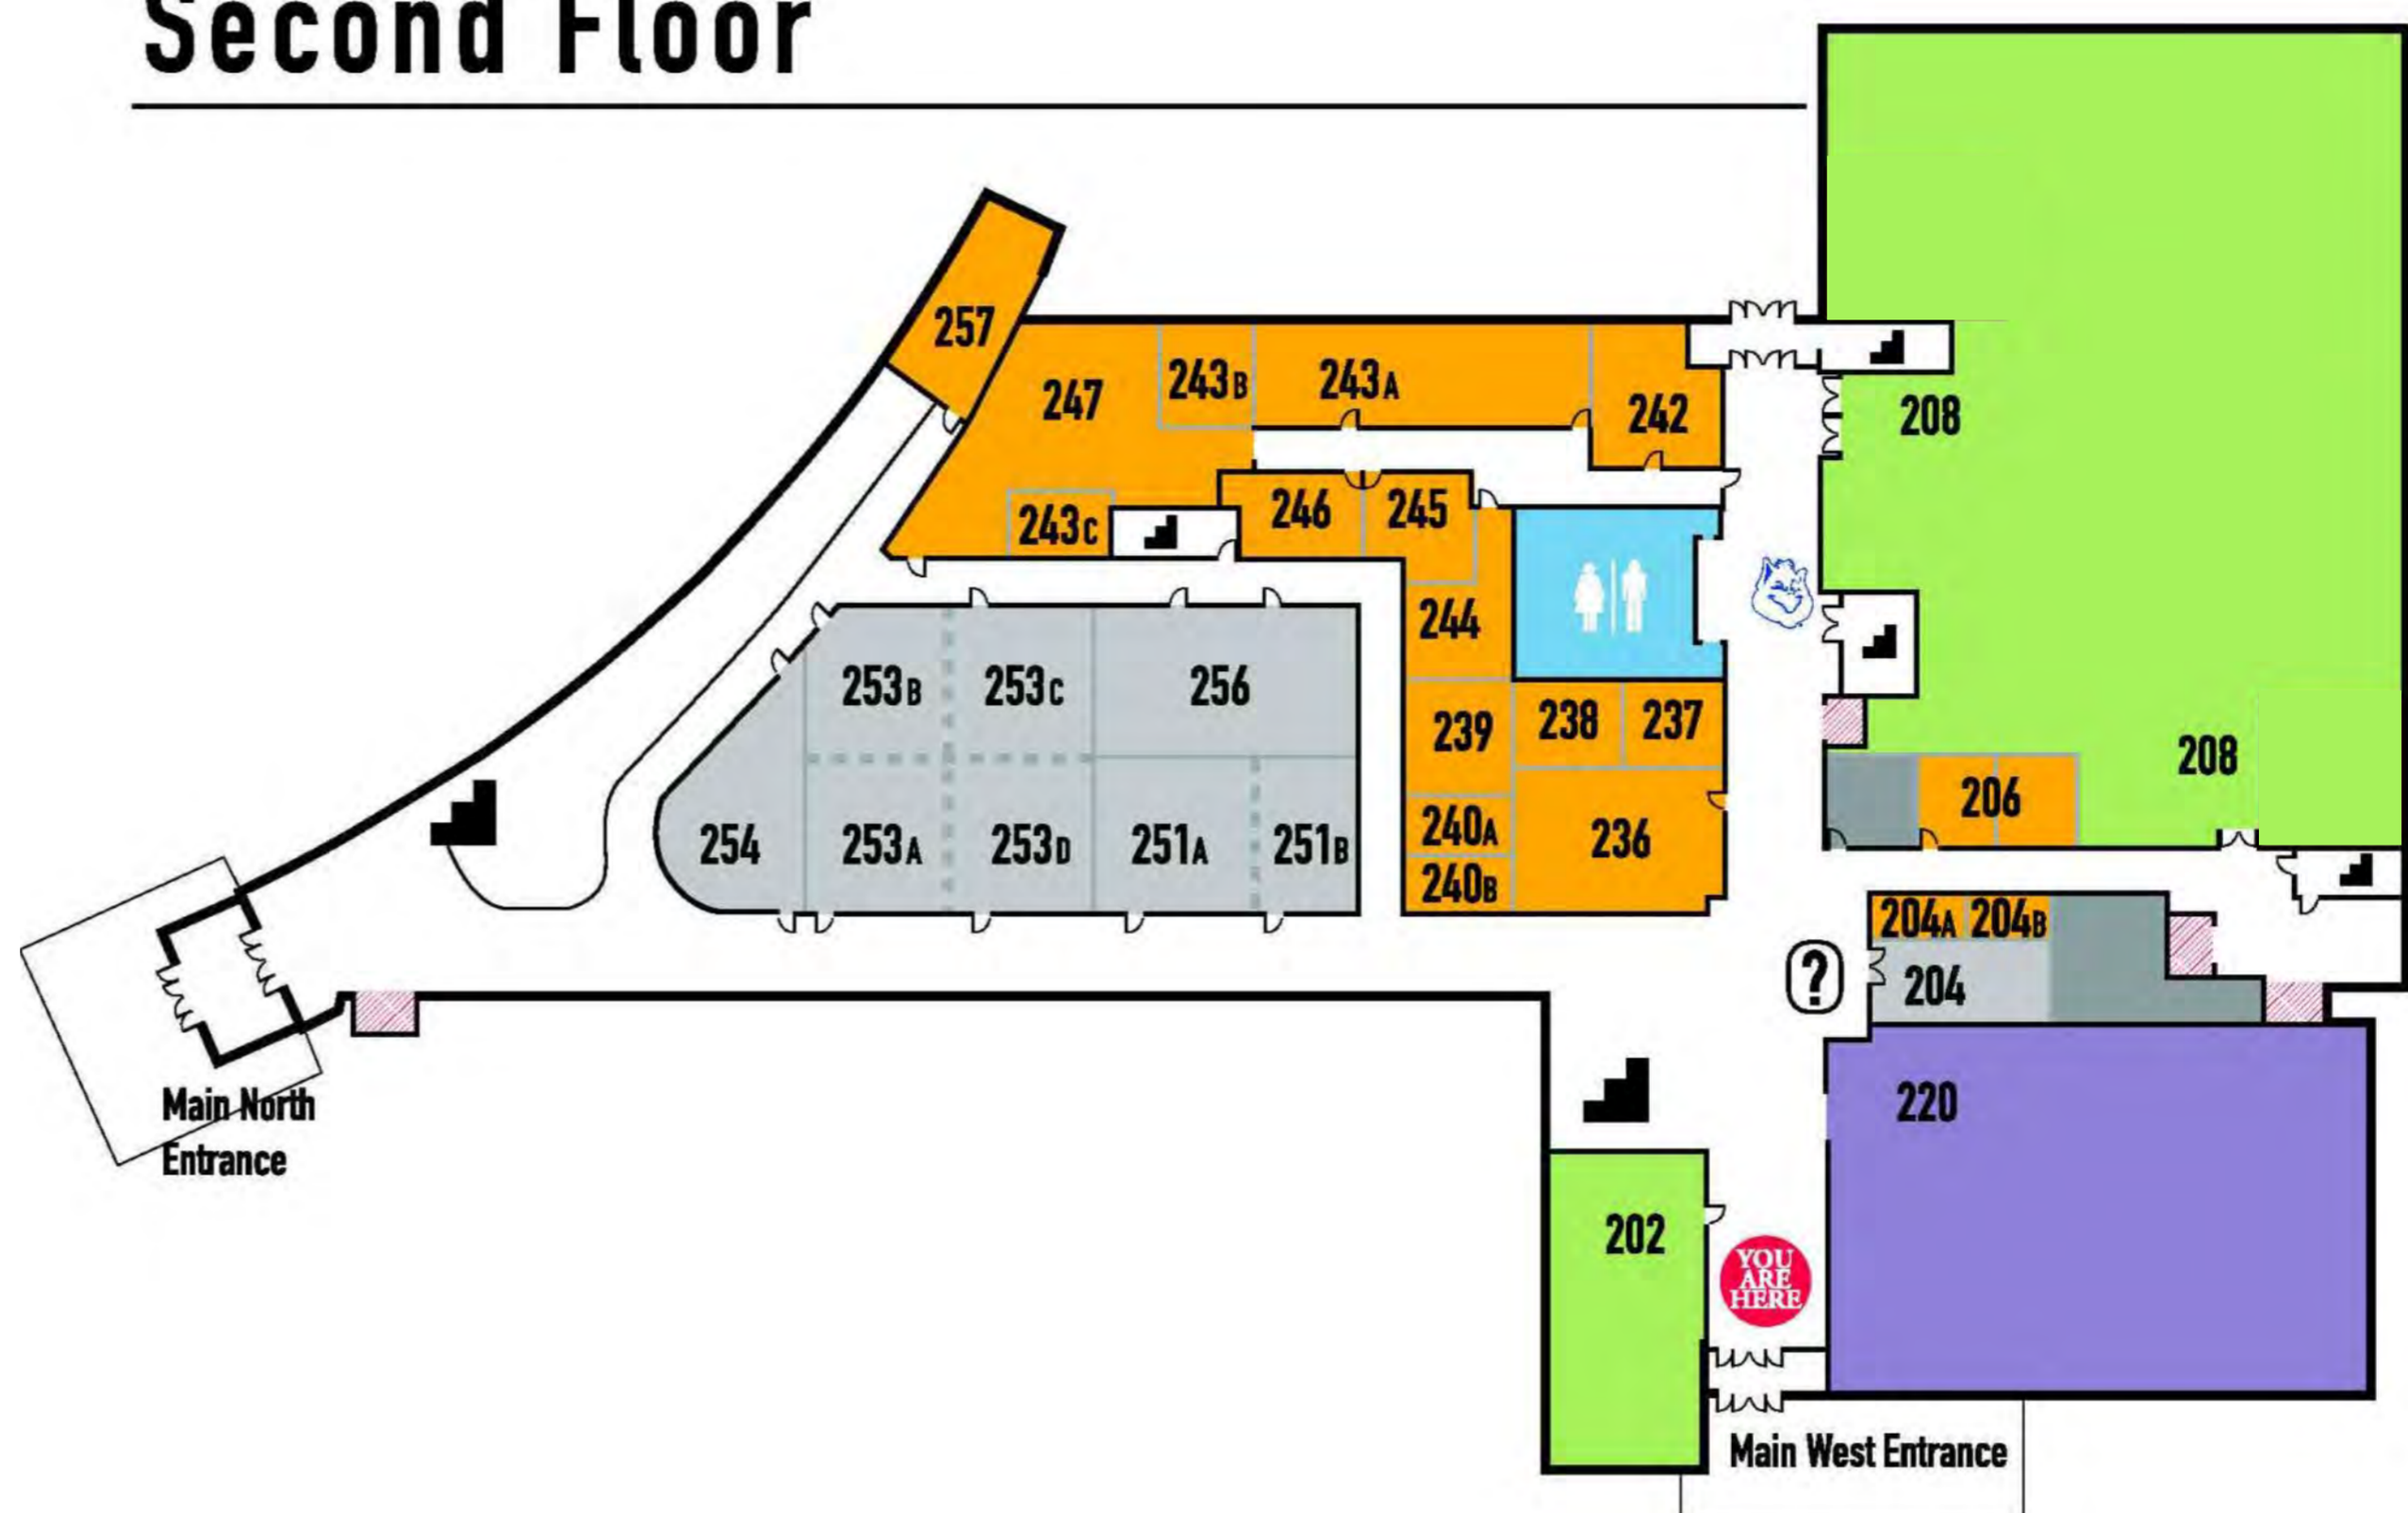

Meeting Spaces

The Wool Ballrooms.....	170-173
Senate Chambers.....	256
St. Louis Room.....	300
2nd Floor Meeting Rooms:	
251 A & B, 253 A,B,C & D, 254	
3rd Floor Meeting Rooms:	

Building Hours of Operation:

7:00 a.m.-12:00 a.m. daily

Hours may differ during university holidays and breaks, consult building Information Desk or exterior door signage.

First Floor

Second Floor

Third Floor

	Retail
	Dining
	Student Groups & Offices
	Meeting Spaces
	Mailboxes
	Public Computer Station
	Restrooms
	Elevators
	Stairs
	Billiken Bucks
	Information / Coat Room
	Copier
	ATM